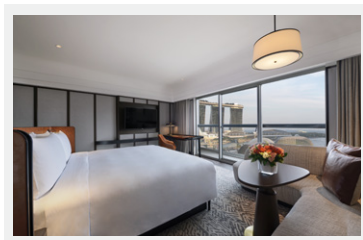

LEGEND	
-----	Removable Partition
♂ ♀	Restrooms
Escalator icon	Escalator
□	Lift

TWO NEWLY REFURBISHED HOTELS, IDEALLY LOCATED IN THE HEART OF THE CITY

Situated directly above the City Hall (MRT) train station and a 20-minute drive from Singapore Changi Airport

FAIRMONT SINGAPORE

Luxury and style in the heart of Southeast Asia

Fairmont Singapore caters to business and conference travelers who appreciate personalised service and an unrivalled experience. The unique culture, traditions and heritage of our extraordinary surroundings have inspired the personality and style of Fairmont Singapore's 778 luxuriously appointed guestrooms and suites. Every room is a private sanctuary, offering a wealth of amenities carefully chosen to offer you the highest degree of pampering.

Room and suite selections

- Fairmont Rooms
- Deluxe Rooms
- Harbour View Rooms
- Fairmont Gold Rooms
- Signature Salon Suite
- Ambassador Suite
- Presidential Suite
- Royal Suite
- Governor Suite

Guestroom amenities and features

- Luxurious bed with goose-down pillows and quilt
- Bathroom with exclusive amenities from New York perfumer Le Labo
- Bathrobes, slippers, hair dryer, iron and ironing board
- Cable and satellite television, Bose Wave sound system and in-room entertainment
- Wireless high-speed Internet access / wired and wireless touch-button IDD telephone
- Nespresso coffee machine and exclusive selection of Fairmont teas
- Ergonomic desk chair and personal safe
- Private balcony