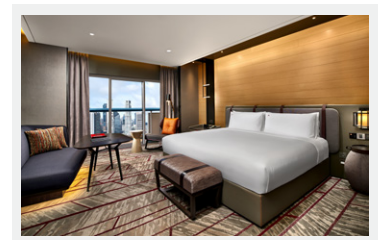

Guestroom amenities and features

- Standing rain shower and bathtub configurations available
- Balcony with views of the city or marina bay
- Ergonomic chair and writing desk
- Rocking chair
- Smart lighting system
- Green-mode air conditioning
- IP Television
- Beauty lighting for vanity counter
- Nespresso coffee machine

WILLOW STREAM SPA

Award-winning Willow Stream Spa, one of Asia's largest luxury spa and fitness facility, ensures that guests unwind, reconnect, and are ultimately pampered. Exceptional facilities comprising three VIP Couple Suites offering in-room dining, a private Jacuzzi and an aromatherapy steam room; a hydrotherapy room; a relaxation lounge; meditation alcoves and dedicated manicure and pedicure services. The state-of-the-art Fitness Centre offers a revolutionised gym experience with a dedicated Cardio Theatre, Strength Training Area and Fitness Studio, which features a highly interactive fitness programme using SMARTfit™ Training.

RESTAURANTS & BARS

Awaken your senses with our extensive choice of 13 distinctive restaurants and bars

BAR ROUGE

Level 71 | Nightlife Destination

SKAI RESTAURANT AND BAR

Level 70 | A Social Dining and Drinking Destination

JAAN by Kirk Westaway

Level 70 | Modern British Cuisine

THE EIGHT

Level 8 | Poolside Restaurant & Bar

SZECHUAN COURT & KITCHEN

Level 3 | Szechuan & Cantonese Cuisine

MIKUNI

Level 3 | Japanese Cuisine

ASIAN MARKET CAFÉ

Level 2 | Asian Halal Buffet

CLOVE

Level 2 | All-Day Dining Buffet Restaurant

KOPI TIAM

Level 2 | Local Cuisine

THE STAMFORD BRASSERIE

Level 1 | All-in-one Dining

PREGO RESTAURANT & DELI

Level 1 | Italian Classics

ANTI:NOTE

Level 1 | Modern Cocktail Bar