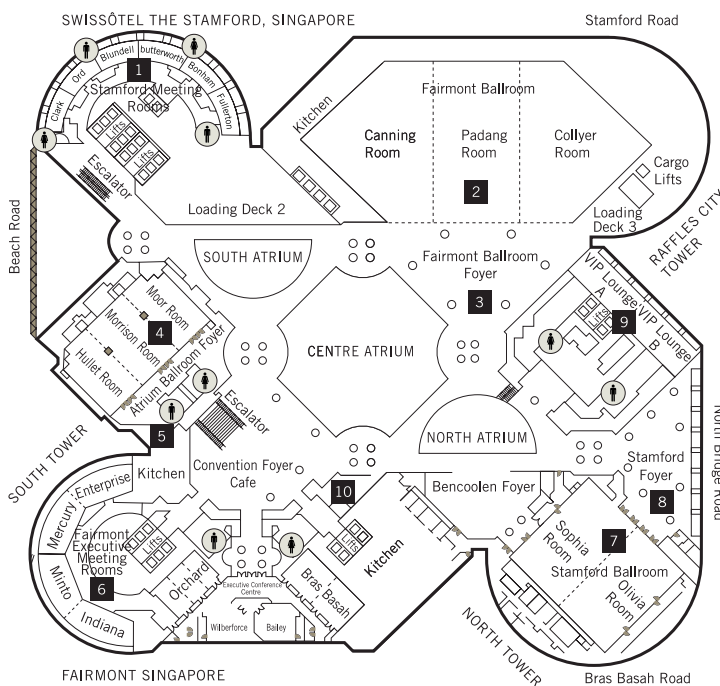

EXCEPTIONAL EVENT EXPERIENCES AT ONE OF SINGAPORE'S LARGEST AND MOST ACCESSIBLE VENUES

Experience the newly refurbished **Raffles City Convention Centre**, a revitalised option for your next company meeting, event or conference. Contemporary design accents, cutting-edge technology, natural daylight features and panoramic city views are key highlights of the exciting transformation. The venue offers 108,000 square feet of prime, flexible event space; including 34 function rooms, meeting rooms and three magnificent ballrooms located on a single floor with direct access to 2,030 guestrooms and suites at Fairmont Singapore and Swissôtel The Stamford. A successful meeting or event is ensured with the venue's convenient location in the heart of Singapore's business district and a team of outstanding concierges.

CAPACITY CHART

MEETING ROOMS	AREA FT ²	AREA M ²	L	W	H	THEATRE	CLASSROOM	BANQUET
CONVENTION CENTRE								
Raffles City Convention Centre	108,000	10,000	-	-	-	-	-	-
MAJOR BALLROOMS								
Fairmont Ballroom	24,294	2,257	39	77	6.1	2,850	1,464	1,800
Stamford Ballroom	8,712	810	26.8	30	4	800	432	550
Atrium Ballroom	5,389	500	18	29	2.8	450	288	320
FAIRMONT EXECUTIVE MEETING ROOMS								
Bailey	690	64	8.2	9.8	2.8	-	18	-
Wilberforce	690	64	8.2	9.8	2.8	-	18	-
Indiana	1,150	107	14	7.5	2.8	100	60	50
Minto	1,150	107	14	7.5	2.8	100	60	50
Mercury	1,150	107	14	7.5	2.8	100	60	50
Enterprise	1,150	107	14	7.5	2.8	100	60	50
Orchard	1,227	114	13.7	8.2	2.8	100	54	60
Bras Basah	1,614	150	18.2	8.2	2.8	150	90	80